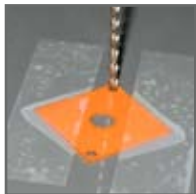

CAN/USB PANEL EXTENSION

3/32" or 2.5mm

1/4" or 6.35mm

1" or 25mm