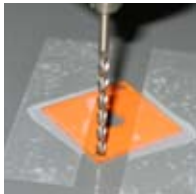

CAN/USB PANEL EXTENSION

3/32" or 2.5mm

1/4" or 6.35mm

1" or 25mm