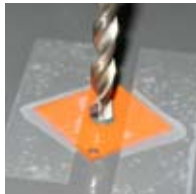

CAN/USB PANEL EXTENSION

3/32" or 2.5mm

1/4" or 6.35mm

1" or 25mm